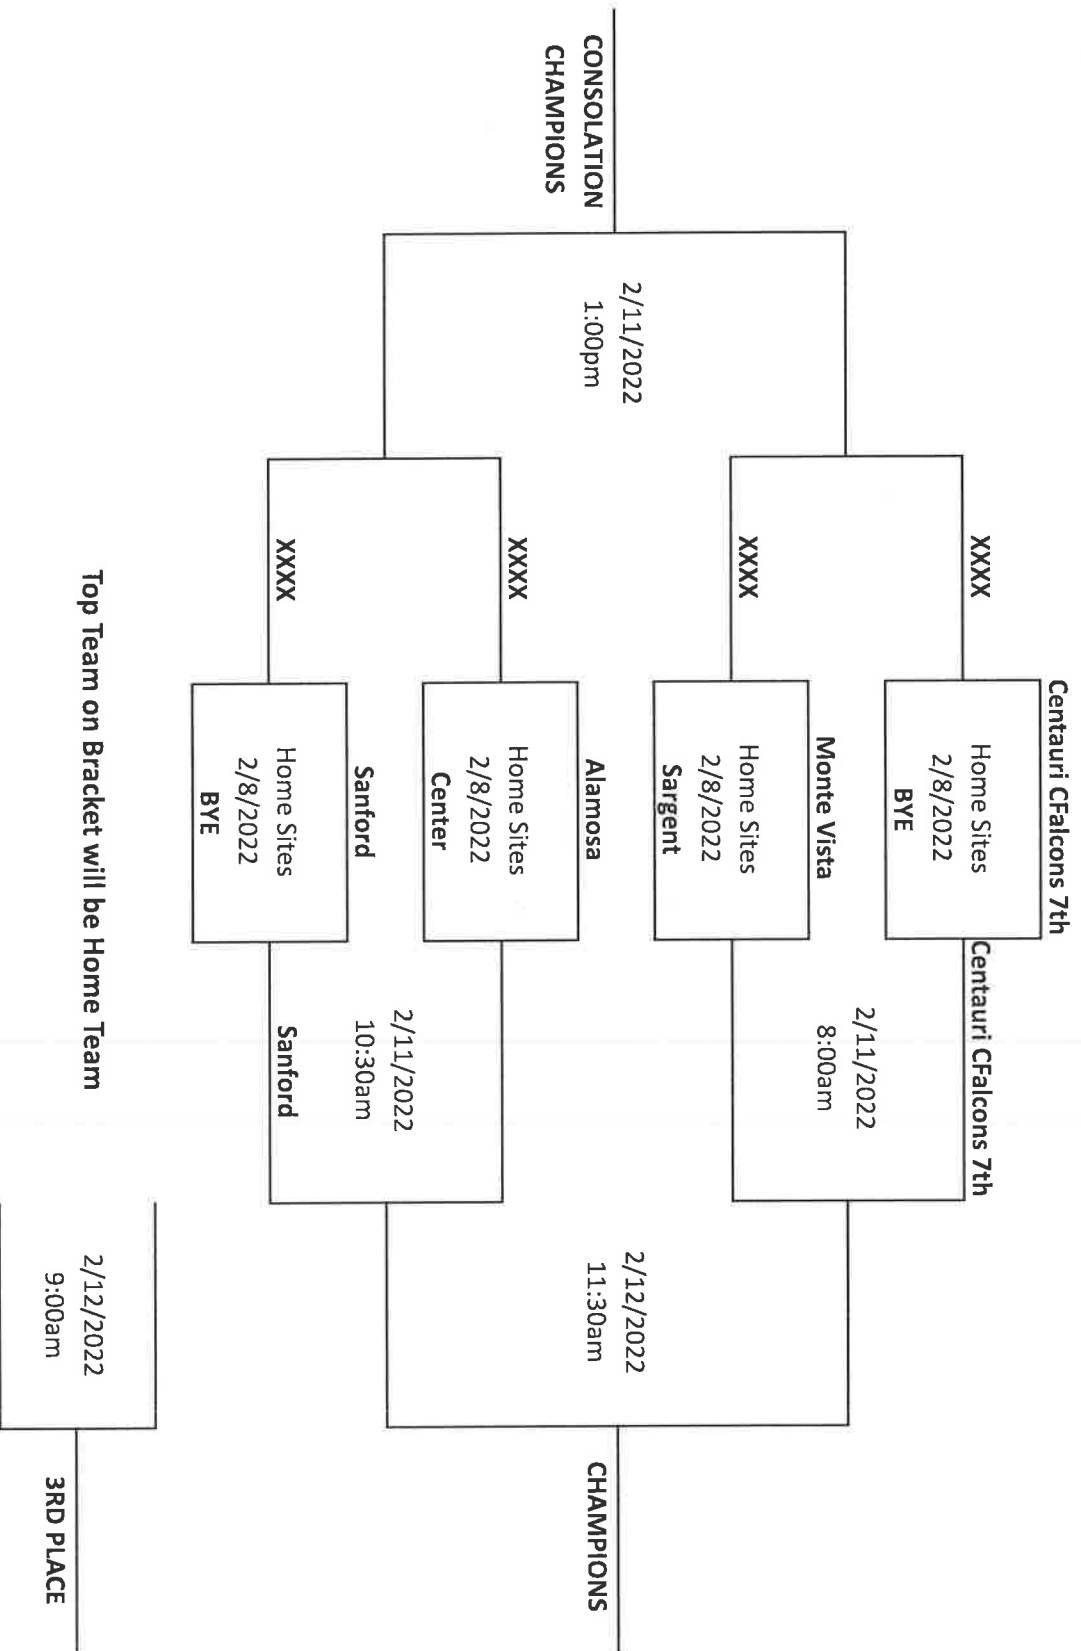

# Big School White Bracket

2022 San Luis Valley End of Season  
MS Girls Basketball Tournament

Top Team on Bracket will be Home Team

# Big School Blue Bracket

2022 San Luis Valley End of Season  
MS Girls Basketball Tournament

# Small School White Bracket