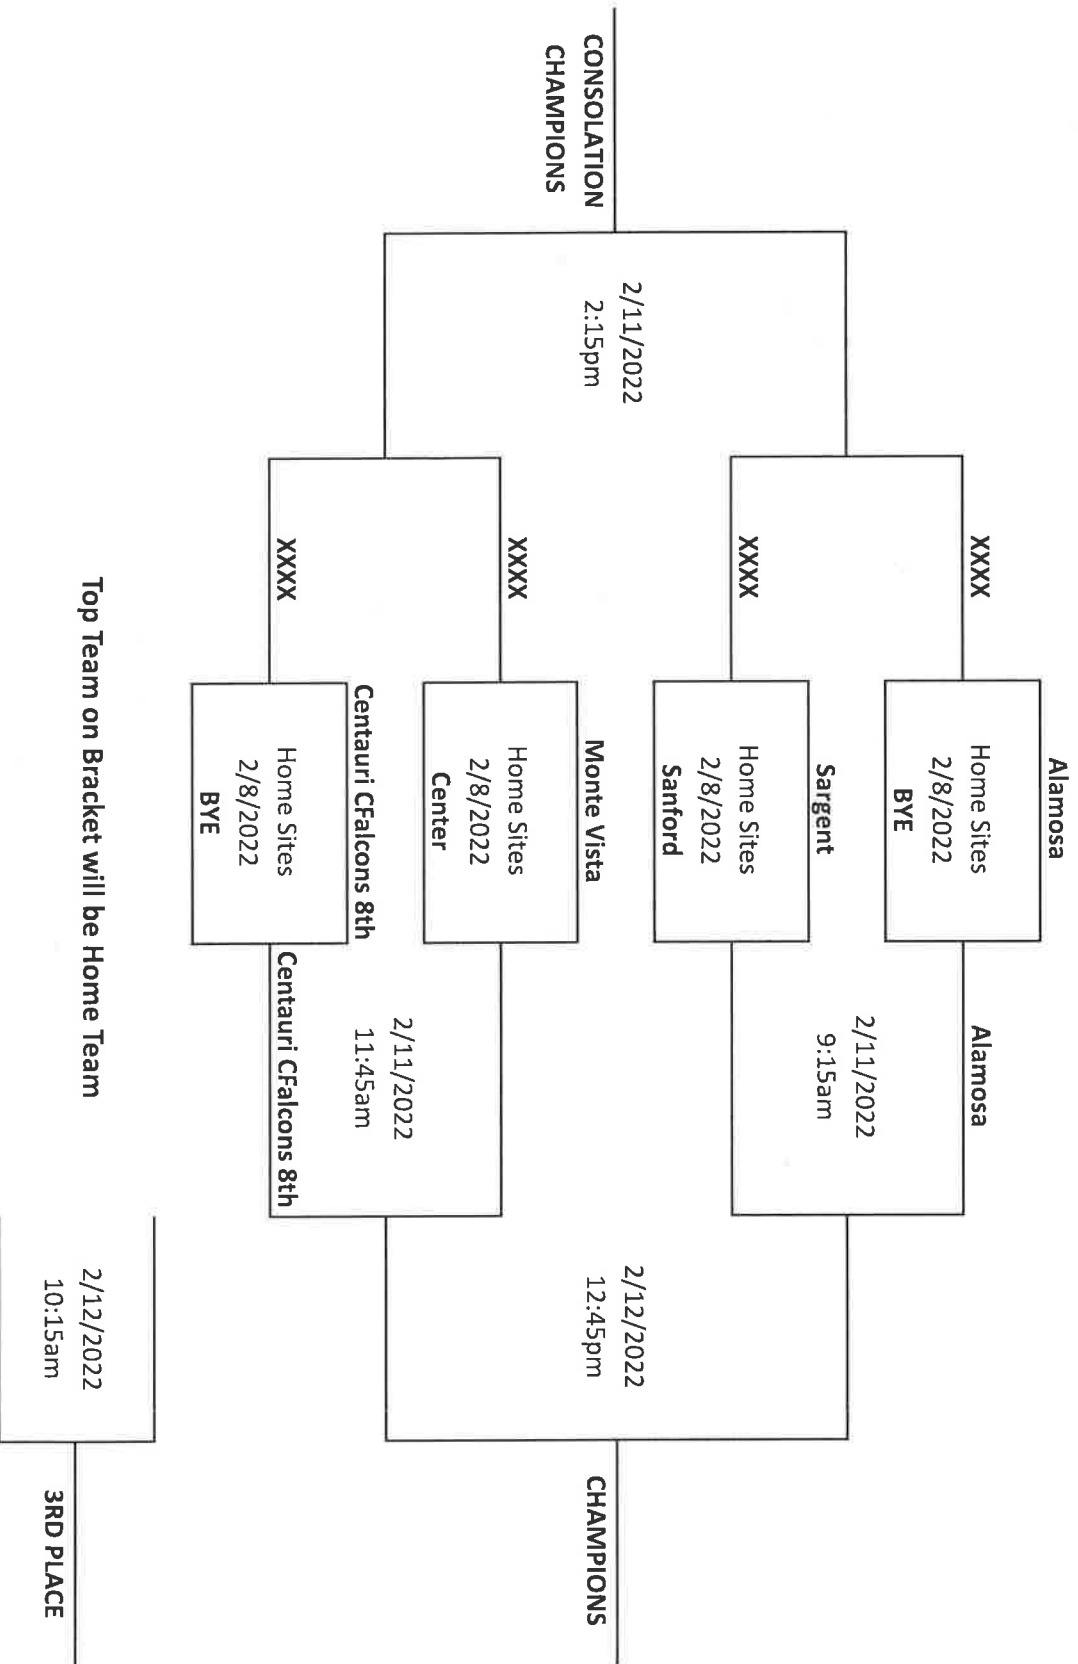

# Big School White Bracket

2022 San Luis Valley End of Season  
MS Girls Basketball Tournament

Top Team on Bracket will be Home Team

# Big School Blue Bracket

2022 San Luis Valley End of Season  
MS Girls Basketball Tournament

# Small School White Bracket